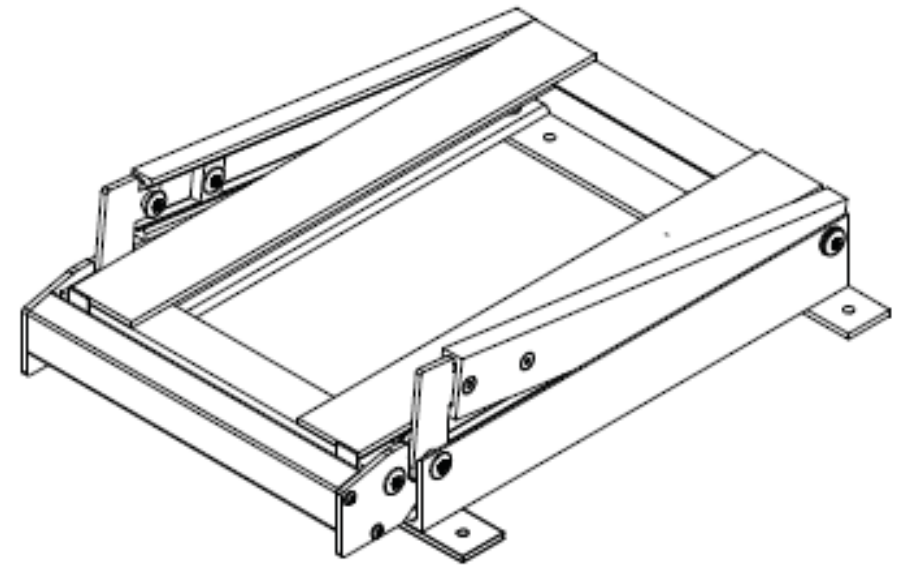

# Extreme Cargo Tray – Model T9UE 90% Tilt – Upper Slides – Internal Mount

"D" = OVERALL DEPTH (CUSTOMER SPECIFIED)  
 "W" = OVERALL WIDTH (CUSTOMER SPECIFIED)  
 "CW" = SLIDE CLEARANCE WIDTH = "W" - 4.600