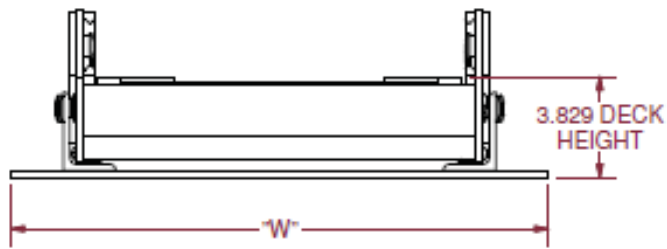

# Extreme Cargo Tray – Model T9UE 90% Tilt – Upper Slides – Internal Mount

"D" = OVERALL DEPTH (CUSTOMER SPECIFIED)  
 "W" = OVERALL WIDTH (CUSTOMER SPECIFIED)  
 "CW" = SLIDE CLEARANCE WIDTH = "W" - 4.600