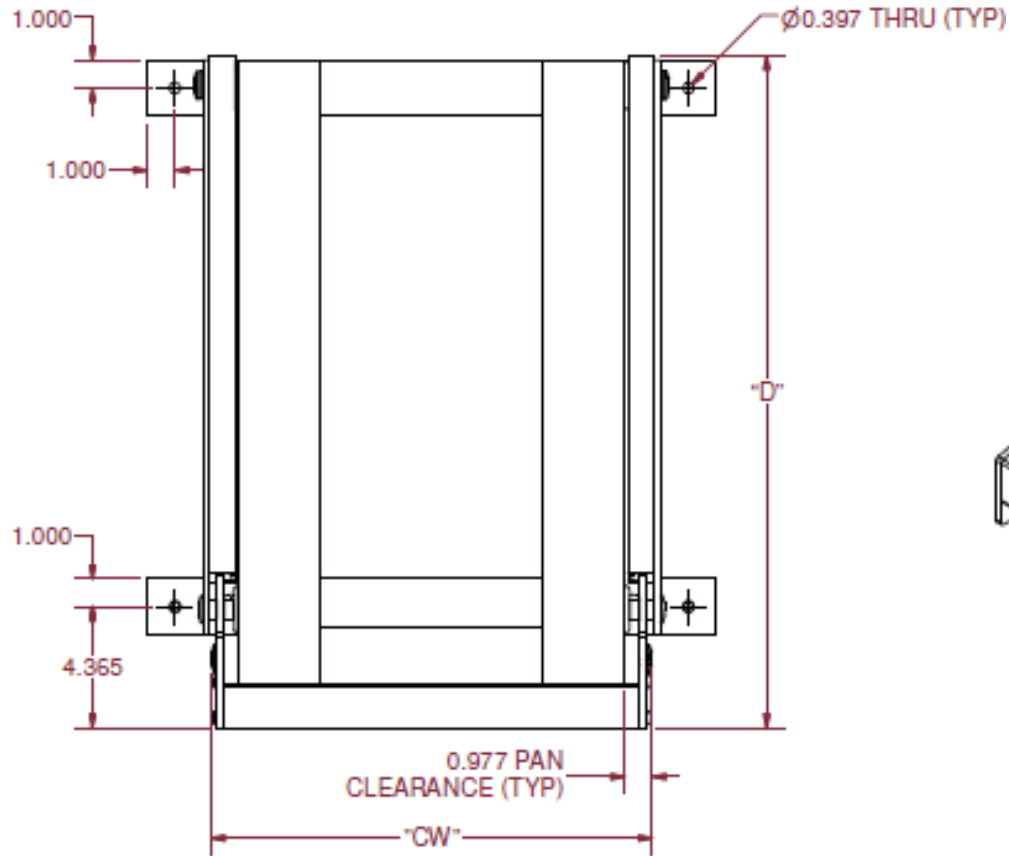

# Extreme Cargo Tray – Model T9UE 90% Tilt – Upper Slides – Internal Mount

"D" = OVERALL DEPTH (CUSTOMER SPECIFIED)  
 "W" = OVERALL WIDTH (CUSTOMER SPECIFIED)  
 "CW" = SLIDE CLEARANCE WIDTH = "W" - 4.600