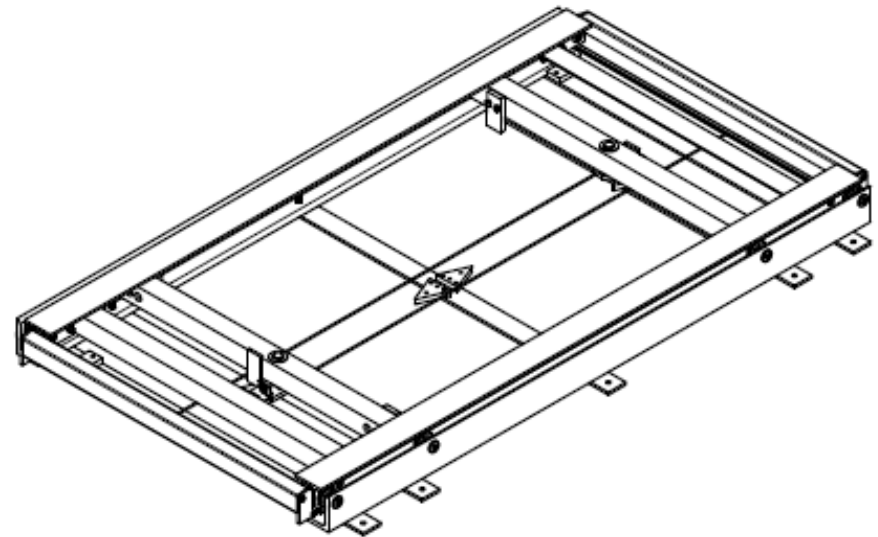

Extreme Cargo Tray – Model T9LI

90% Tilt – Lower Slides – Internal Mount

"D" = OVERALL DEPTH (CUSTOMER SPECIFIED)
 "W" = OVERALL WIDTH (CUSTOMER SPECIFIED)
 "CW" = SLIDE CLEARANCE WIDTH = "W" - 5.804