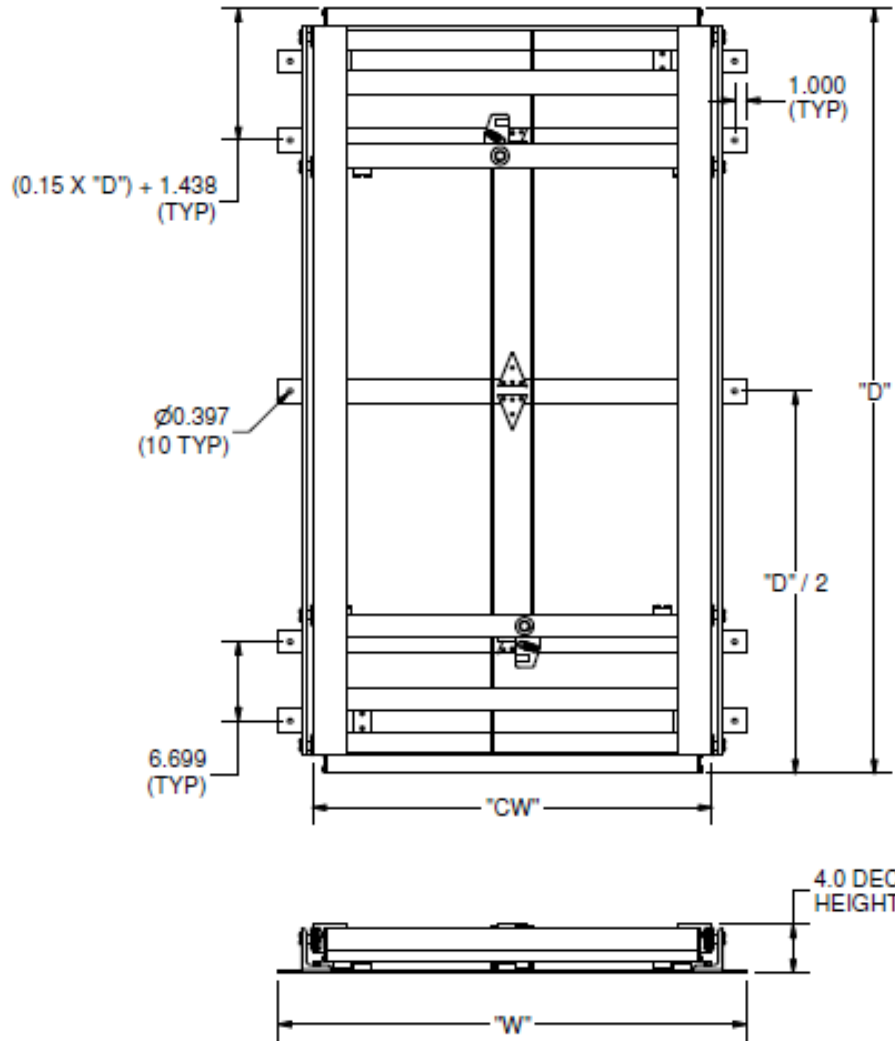

Extreme Cargo Tray – Model T9LI

90% Tilt – Lower Slides – Internal Mount

"D" = OVERALL DEPTH (CUSTOMER SPECIFIED)
 "W" = OVERALL WIDTH (CUSTOMER SPECIFIED)
 "CW" = SLIDE CLEARANCE WIDTH = "W" - 5.804