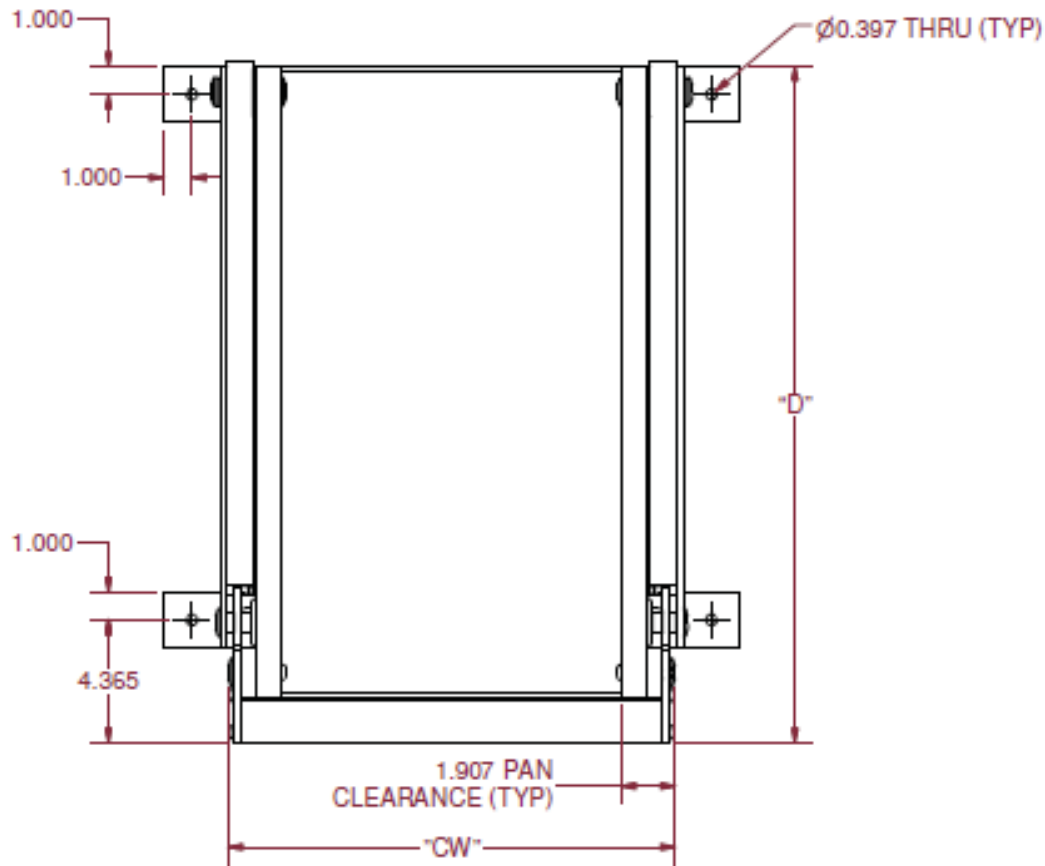

Extreme Cargo Tray – Model T9LE

90% Tilt – Lower Slides – External Mount

"D" = OVERALL DEPTH (CUSTOMER SPECIFIED)
"W" = OVERALL WIDTH (CUSTOMER SPECIFIED)
"CW" = SLIDE CLEARANCE WIDTH = "W" - 4.600