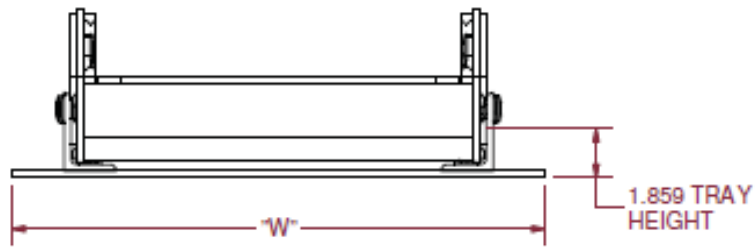

Extreme Cargo Tray – Model T9LE

90% Tilt – Lower Slides – External Mount

"D" = OVERALL DEPTH (CUSTOMER SPECIFIED)
"W" = OVERALL WIDTH (CUSTOMER SPECIFIED)
"CW" = SLIDE CLEARANCE WIDTH = "W" - 4.600