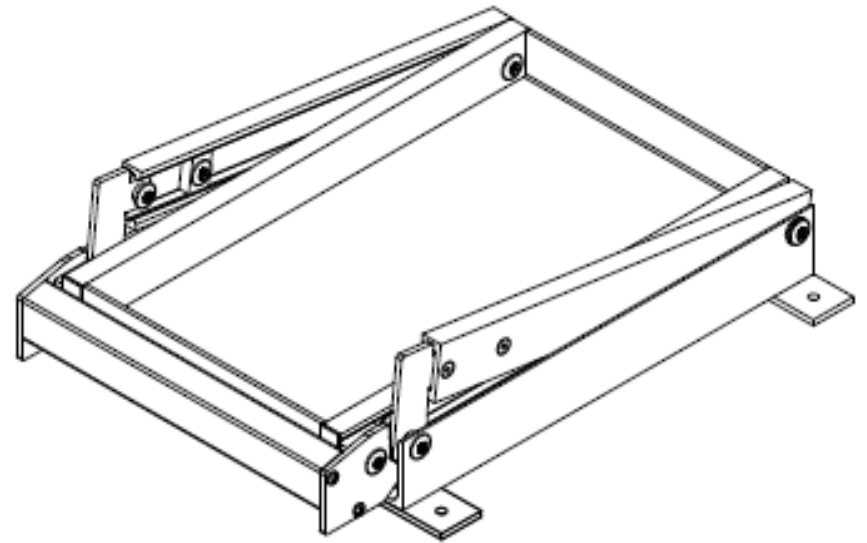

Extreme Cargo Tray – Model T9LE

90% Tilt – Lower Slides – External Mount

"D" = OVERALL DEPTH (CUSTOMER SPECIFIED)
"W" = OVERALL WIDTH (CUSTOMER SPECIFIED)
"CW" = SLIDE CLEARANCE WIDTH = "W" - 4.600