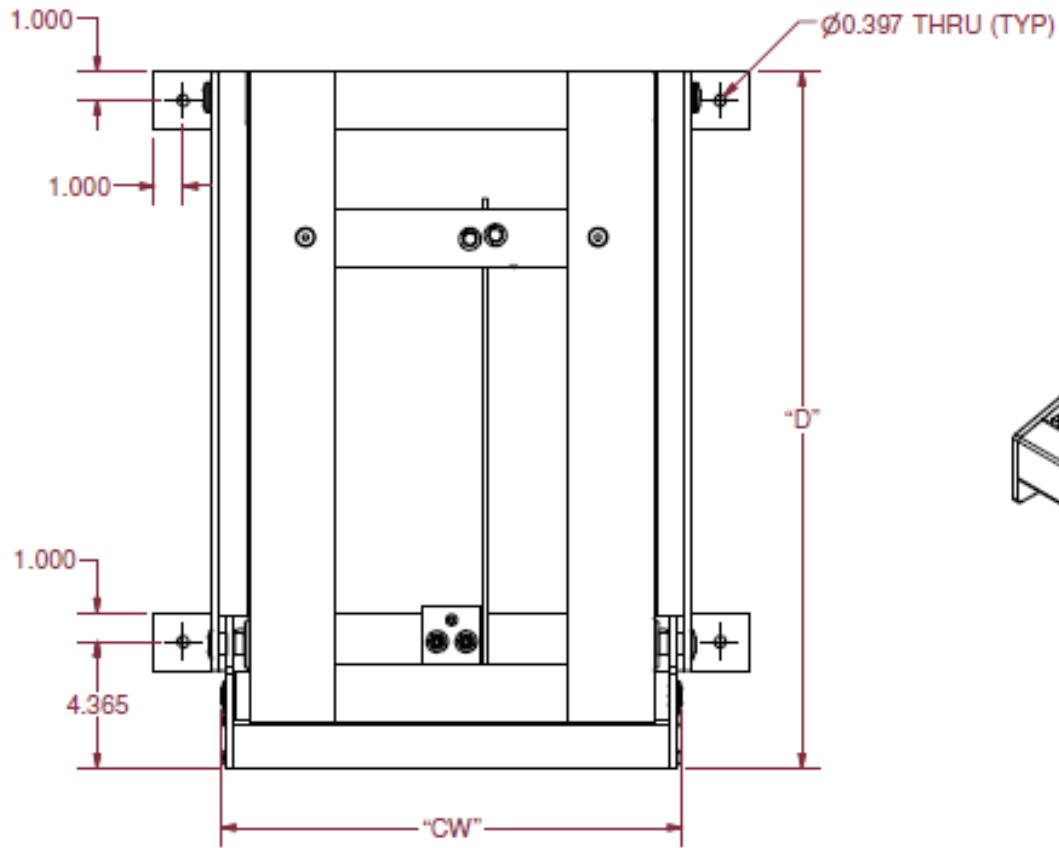

Extreme Cargo Tray – Model S7UE

70% Straight – Upper Slides – External Mount

"D" = OVERALL DEPTH (CUSTOMER SPECIFIED)
 "W" = OVERALL WIDTH (CUSTOMER SPECIFIED)
 "CW" = SLIDE CLEARANCE WIDTH = "W" - 4.600