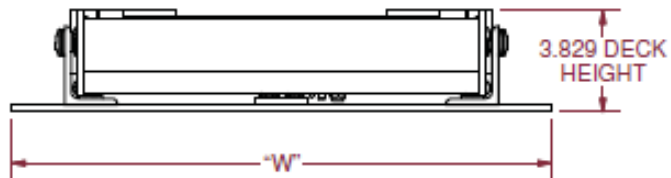

Extreme Cargo Tray – Model S7UE

70% Straight – Upper Slides – External Mount

"D" = OVERALL DEPTH (CUSTOMER SPECIFIED)
 "W" = OVERALL WIDTH (CUSTOMER SPECIFIED)
 "CW" = SLIDE CLEARANCE WIDTH = "W" - 4.600