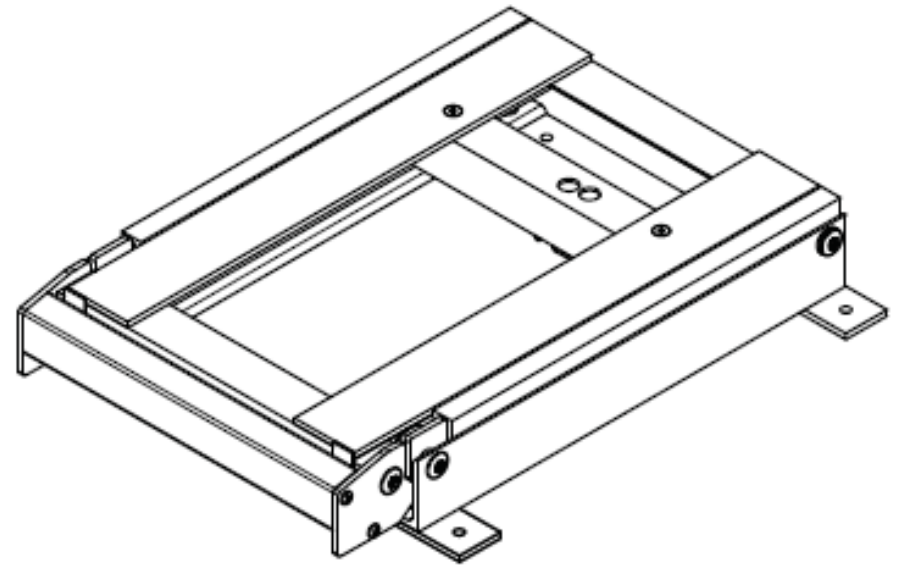

Extreme Cargo Tray – Model S7UE

70% Straight – Upper Slides – External Mount

"D" = OVERALL DEPTH (CUSTOMER SPECIFIED)
 "W" = OVERALL WIDTH (CUSTOMER SPECIFIED)
 "CW" = SLIDE CLEARANCE WIDTH = "W" - 4.600