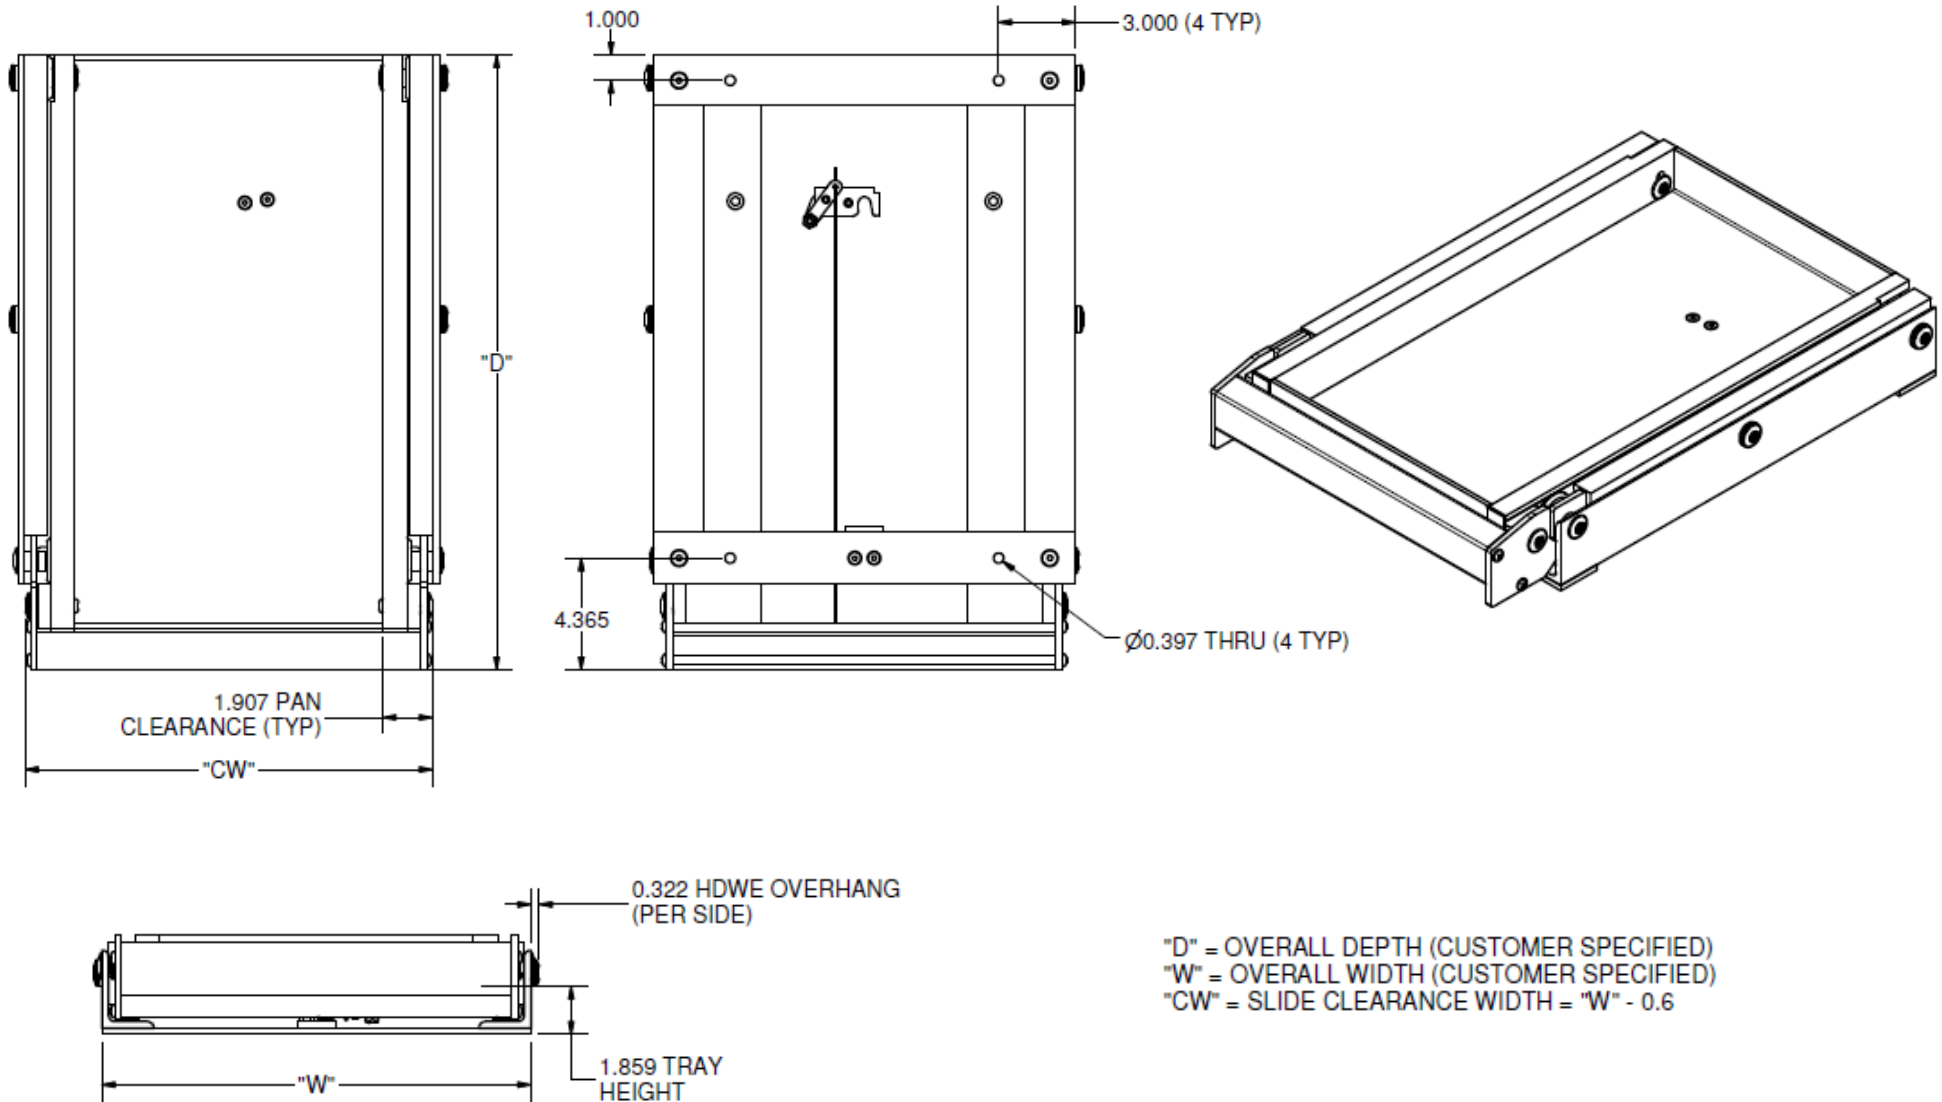

# Extreme Cargo Tray – Model S7LI

## 70% Straight – Lower Slides – Internal Mount

"D" = OVERALL DEPTH (CUSTOMER SPECIFIED)  
 "W" = OVERALL WIDTH (CUSTOMER SPECIFIED)  
 "CW" = SLIDE CLEARANCE WIDTH = "W" - 0.6