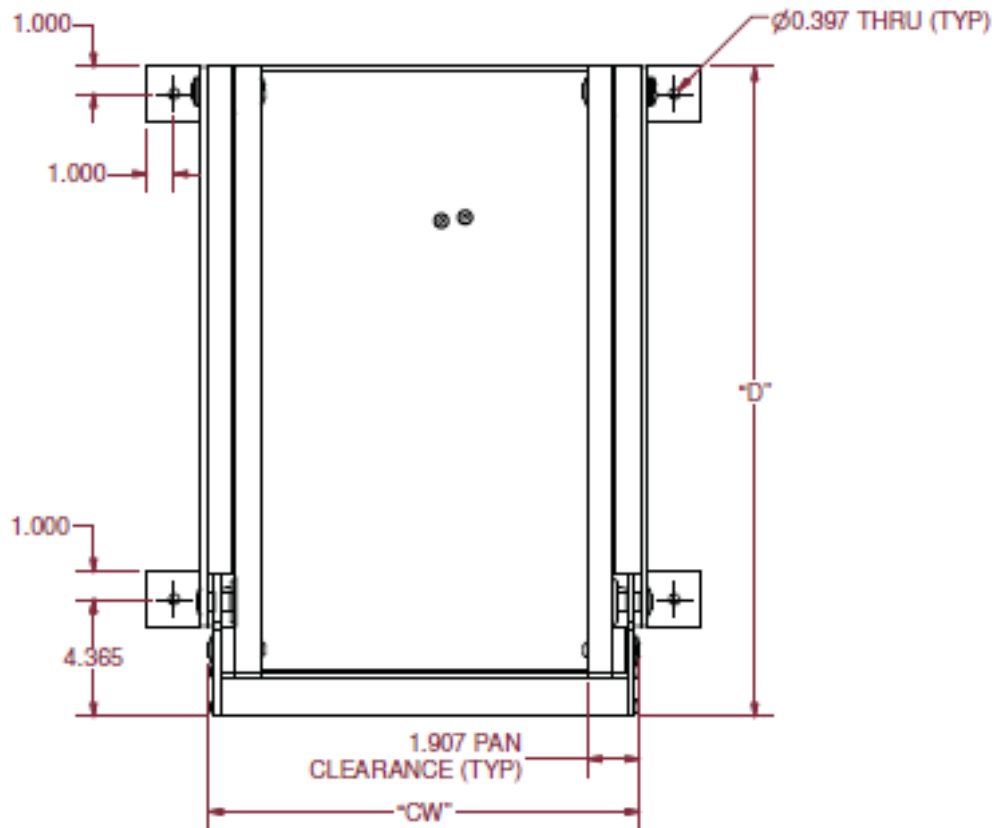

# Extreme Cargo Tray – Model S7LE

## 70% Straight – Lower Slides – External Mount

"D" - OVERALL DEPTH (CUSTOMER SPECIFIED)  
"W" - OVERALL WIDTH (CUSTOMER SPECIFIED)  
"CW" - SLIDE CLEARANCE WIDTH - "W" - 4.600