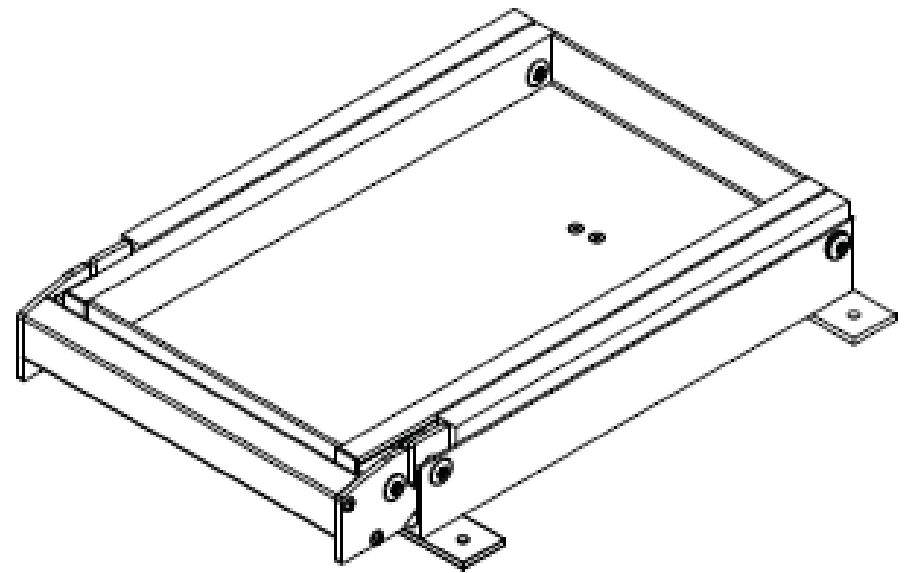

# Extreme Cargo Tray – Model S7LE

## 70% Straight – Lower Slides – External Mount

"D" - OVERALL DEPTH (CUSTOMER SPECIFIED)  
"W" - OVERALL WIDTH (CUSTOMER SPECIFIED)  
"CW" - SLIDE CLEARANCE WIDTH - "W" - 4.600