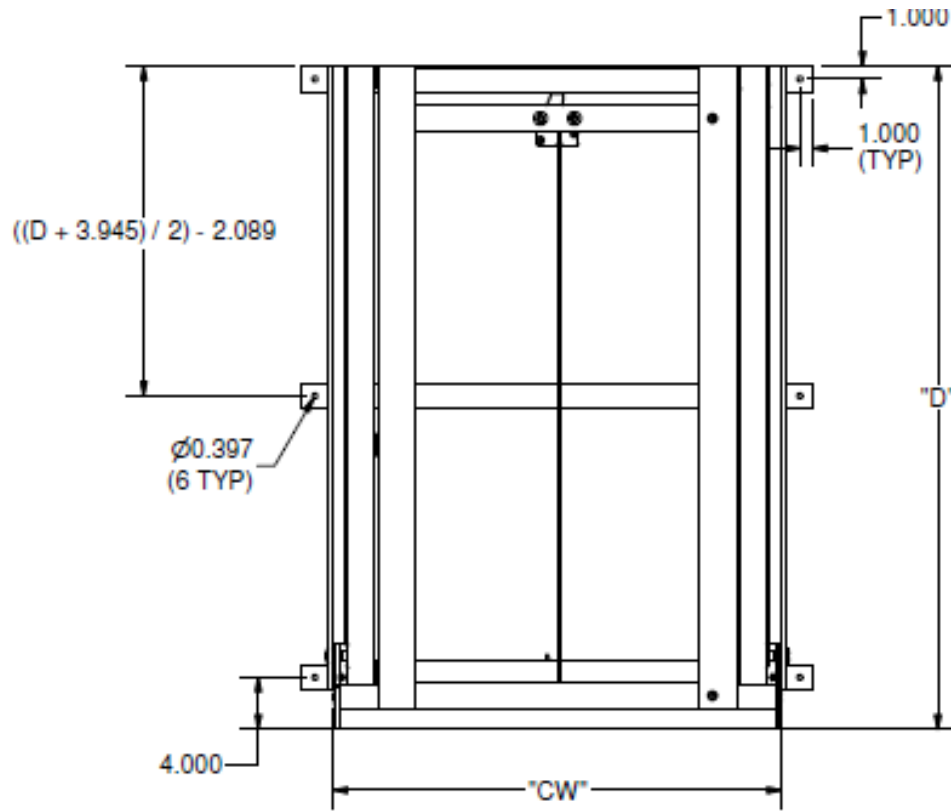

Extreme Cargo Tray – Model S1UE

100% Straight – Upper Slides – External Mount

"D" = OVERALL DEPTH (CUSTOMER SPECIFIED)
 "W" = OVERALL WIDTH (CUSTOMER SPECIFIED)
 "CW" = SLIDE CLEARANCE WIDTH = "W" - 4.848