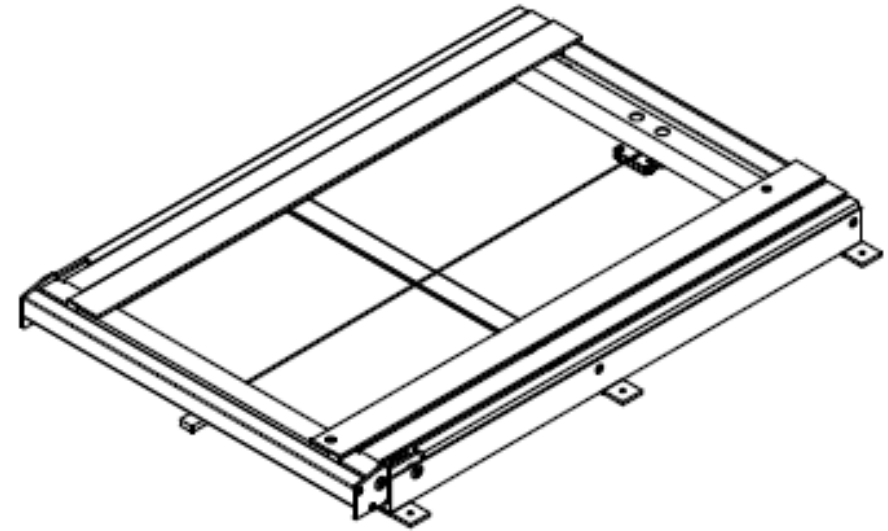

Extreme Cargo Tray – Model S1UE

100% Straight – Upper Slides – External Mount

"D" = OVERALL DEPTH (CUSTOMER SPECIFIED)
 "W" = OVERALL WIDTH (CUSTOMER SPECIFIED)
 "CW" = SLIDE CLEARANCE WIDTH = "W" - 4.848