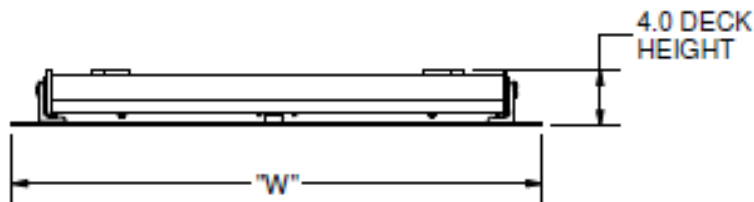

Extreme Cargo Tray – Model S1UE

100% Straight – Upper Slides – External Mount

"D" = OVERALL DEPTH (CUSTOMER SPECIFIED)
 "W" = OVERALL WIDTH (CUSTOMER SPECIFIED)
 "CW" = SLIDE CLEARANCE WIDTH = "W" - 4.848