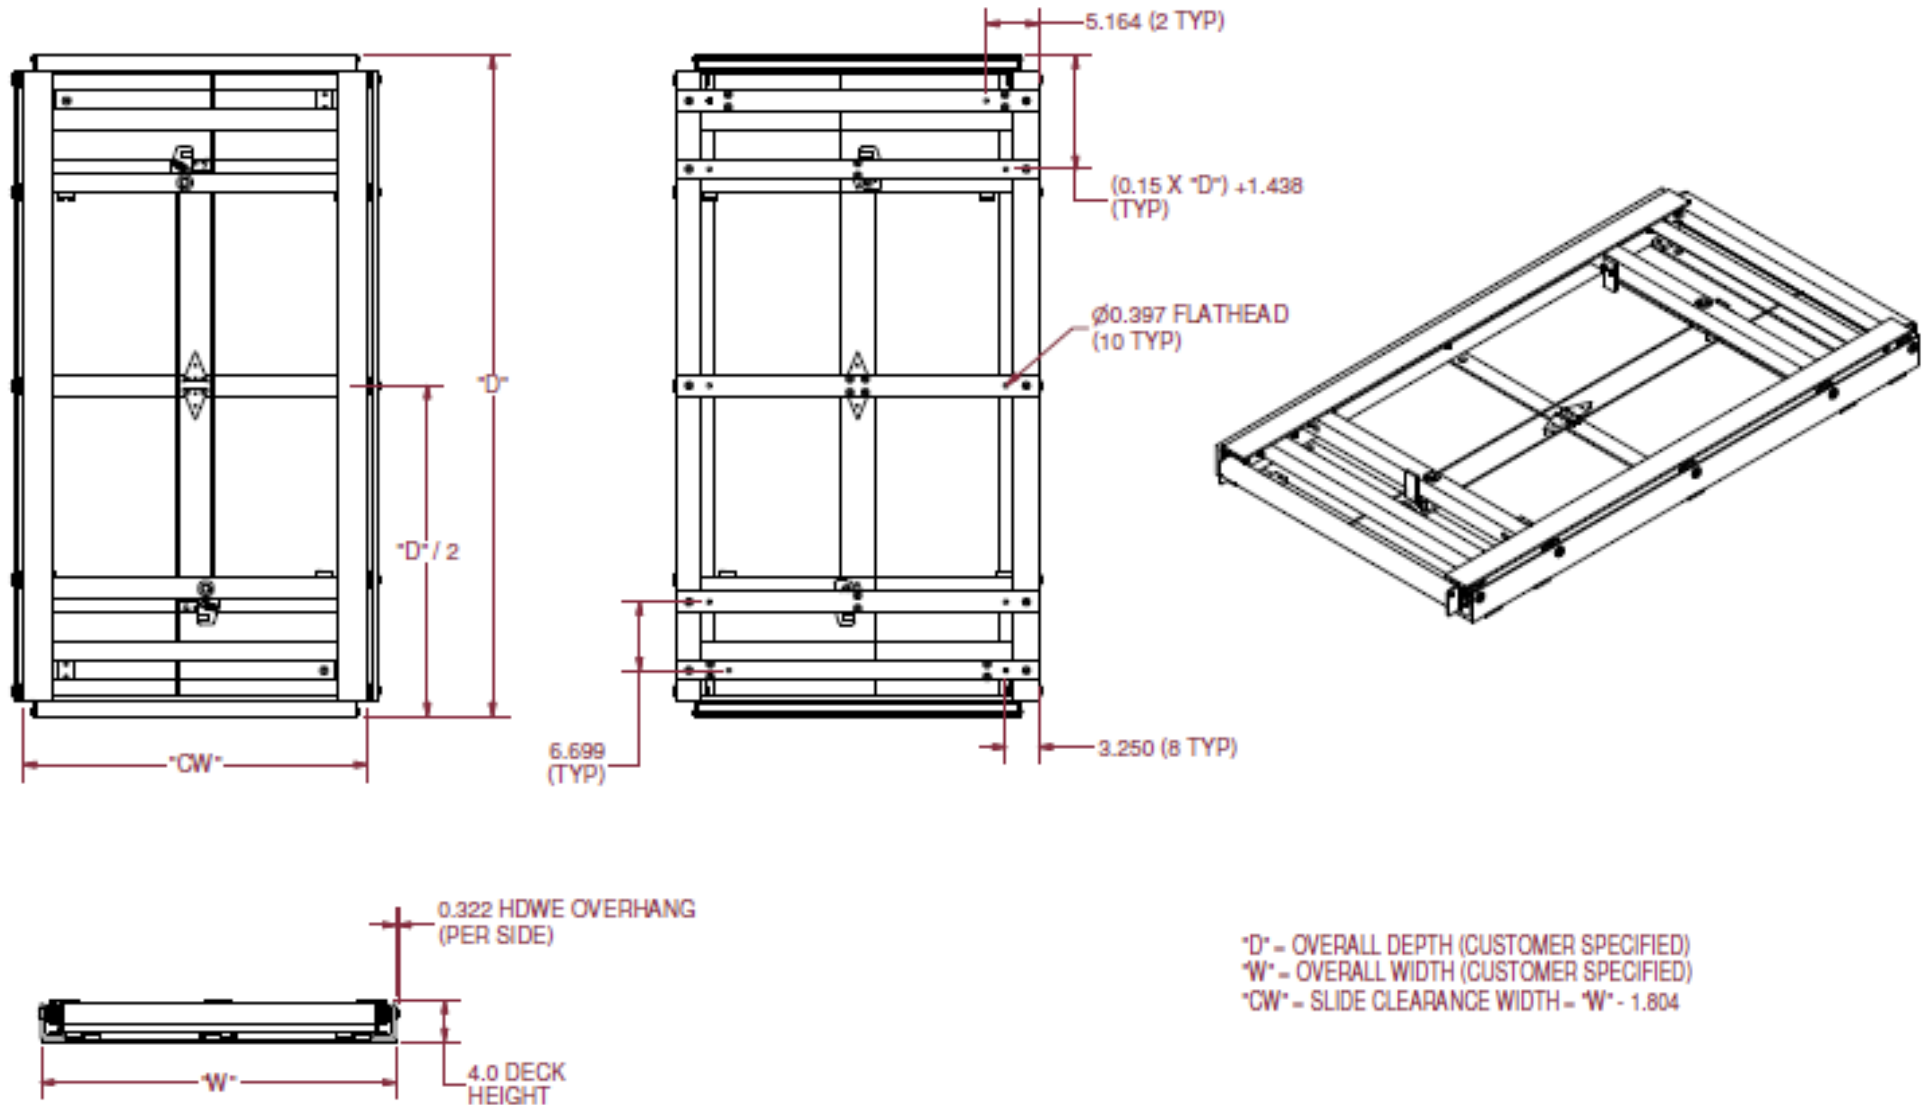

Extreme Cargo Tray – Model D7UI

Dual Directional – Upper Slides – Internal Mount

D - OVERALL DEPTH (CUSTOMER SPECIFIED)
 W - OVERALL WIDTH (CUSTOMER SPECIFIED)
 CW - SLIDE CLEARANCE WIDTH = *W* - 1.804