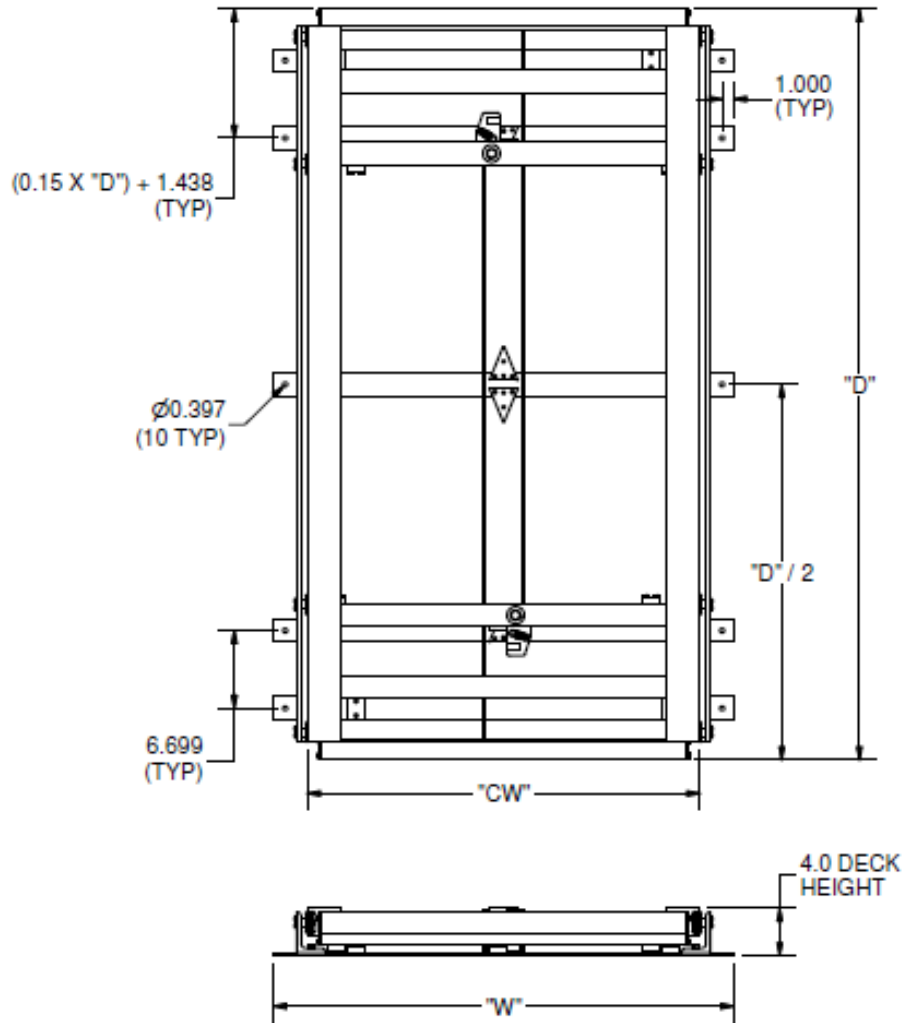

Extreme Cargo Tray – Model D7UE

Dual Directional – Upper Slides – External Mount

"D" = OVERALL DEPTH (CUSTOMER SPECIFIED)
 "W" = OVERALL WIDTH (CUSTOMER SPECIFIED)
 "CW" = SLIDE CLEARANCE WIDTH = "W" - 5.804