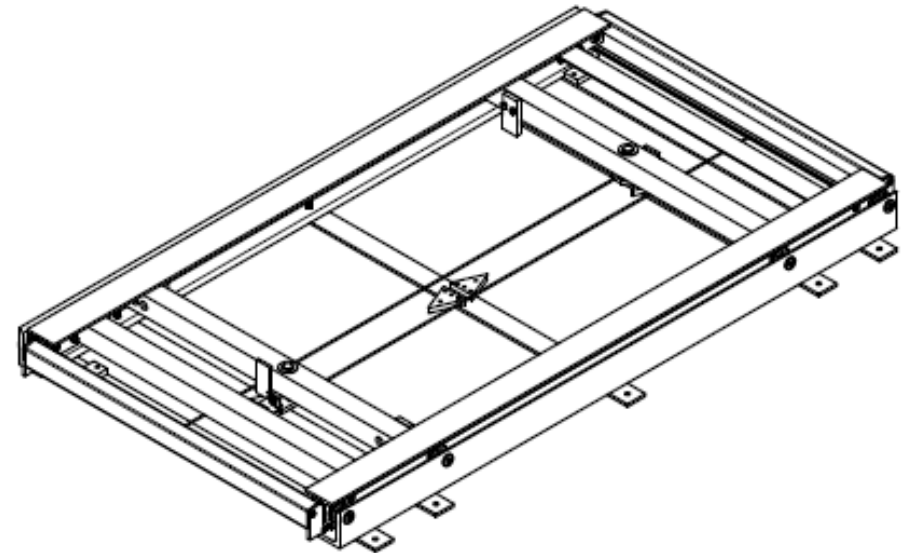

Extreme Cargo Tray – Model D7UE

Dual Directional – Upper Slides – External Mount

"D" = OVERALL DEPTH (CUSTOMER SPECIFIED)
 "W" = OVERALL WIDTH (CUSTOMER SPECIFIED)
 "CW" = SLIDE CLEARANCE WIDTH = "W" - 5.804