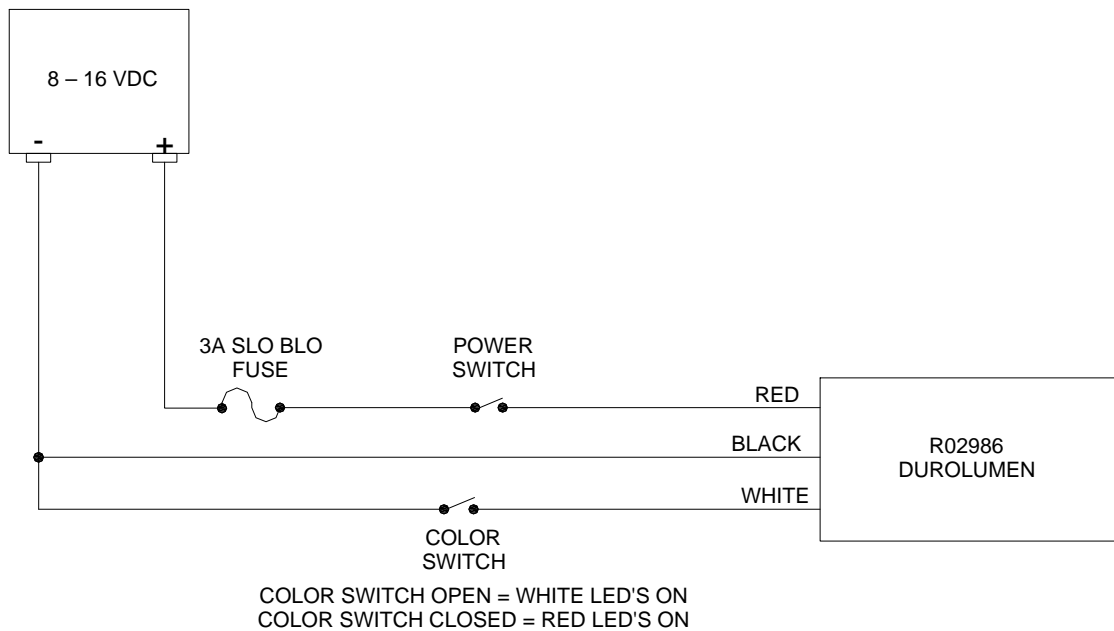

DUROLUMEN WITH RED AND WHITE LIGHTS

FM-7.5-06
Rev B
4/22/10

Congratulations on your purchase of the DuroLumen with Red and White Lights (R02986):

Wire Diagram:

Current Draw: White: 1.75 Amps @ 13.6 VDC

Red: 1.75 Amps @ 13.6 VDC

Operating Voltage: 8 - 16 VDC

Operating Temperature: -25° F to 150° F

Cut size required: 3 ½" wide x 16" Long

If you have any questions contact your R•O•M representative at 1-800-827-3692.