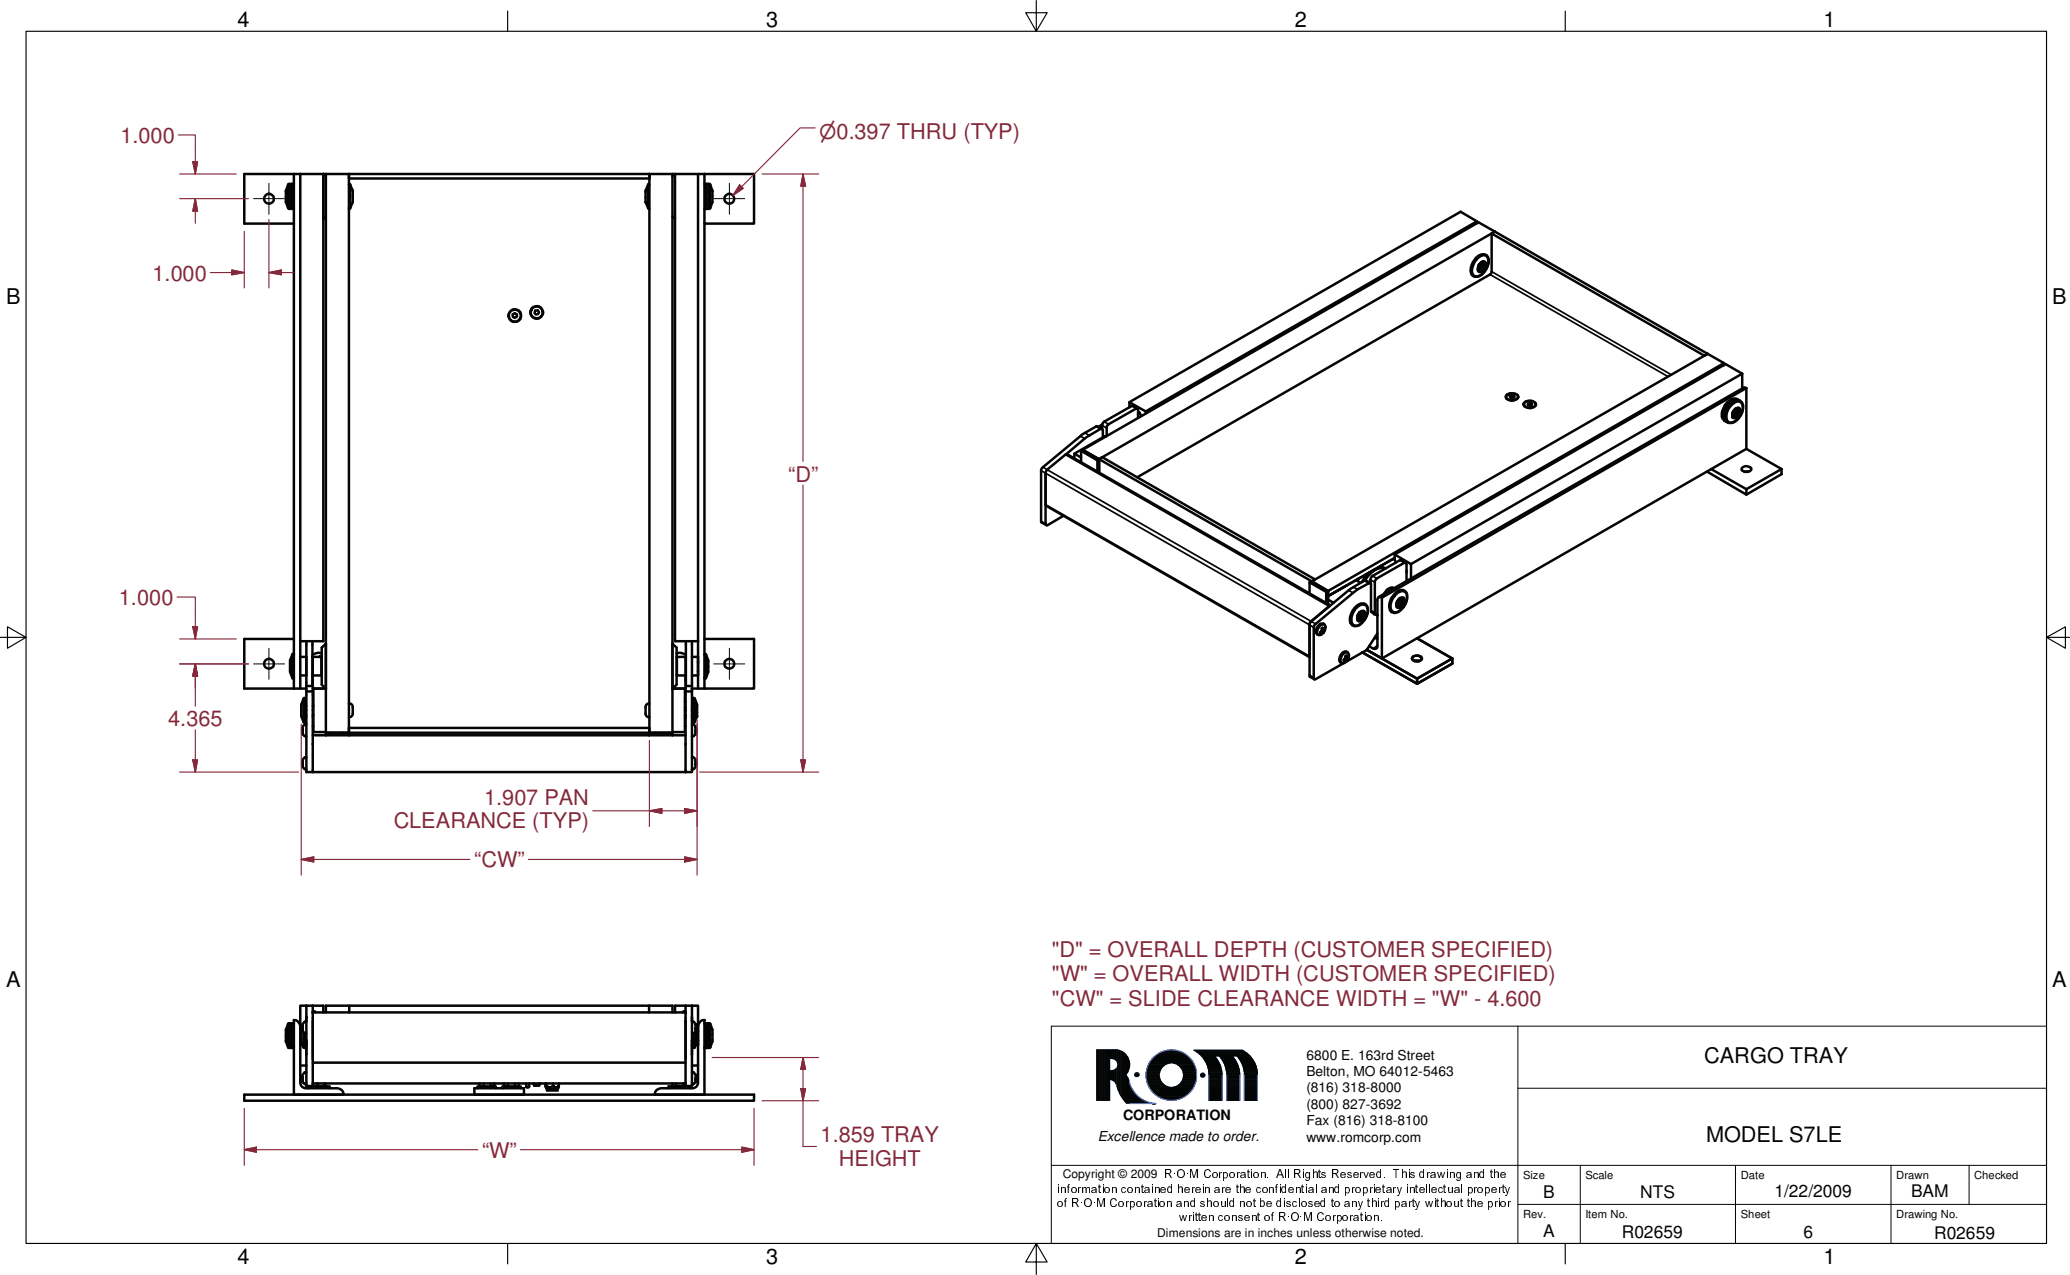

Extreme Cargo Tray - Model # S7LE

70% Straight - Lower Slides - External Mount

"D" = OVERALL DEPTH (CUSTOMER SPECIFIED)
 "W" = OVERALL WIDTH (CUSTOMER SPECIFIED)
 "CW" = SLIDE CLEARANCE WIDTH = "W" - 4.600

| | | | | | | |
|---|--|--------------------|-------------------|-----------------------|---------|--|
|  R.O.M. CORPORATION <i>Excellence made to order.</i> | 6800 E. 163rd Street Belton, MO 64012-5463 (816) 318-8000 (800) 827-3692 Fax (816) 318-8100 www.romcorp.com | | CARGO TRAY | | | |
| | MODEL S7LE | | | | | |
| Copyright © 2009 R-O-M Corporation. All Rights Reserved. This drawing and the information contained herein are the confidential and proprietary intellectual property of R-O-M Corporation and should not be disclosed to any third party without the prior written consent of R-O-M Corporation. Dimensions are in inches unless otherwise noted. | Size B | Scale NTS | Date 1/22/2009 | Drawn BAM | Checked | |
| | Rev. A | Item No. R02659 | Sheet 6 | Drawing No. R02659 | | |