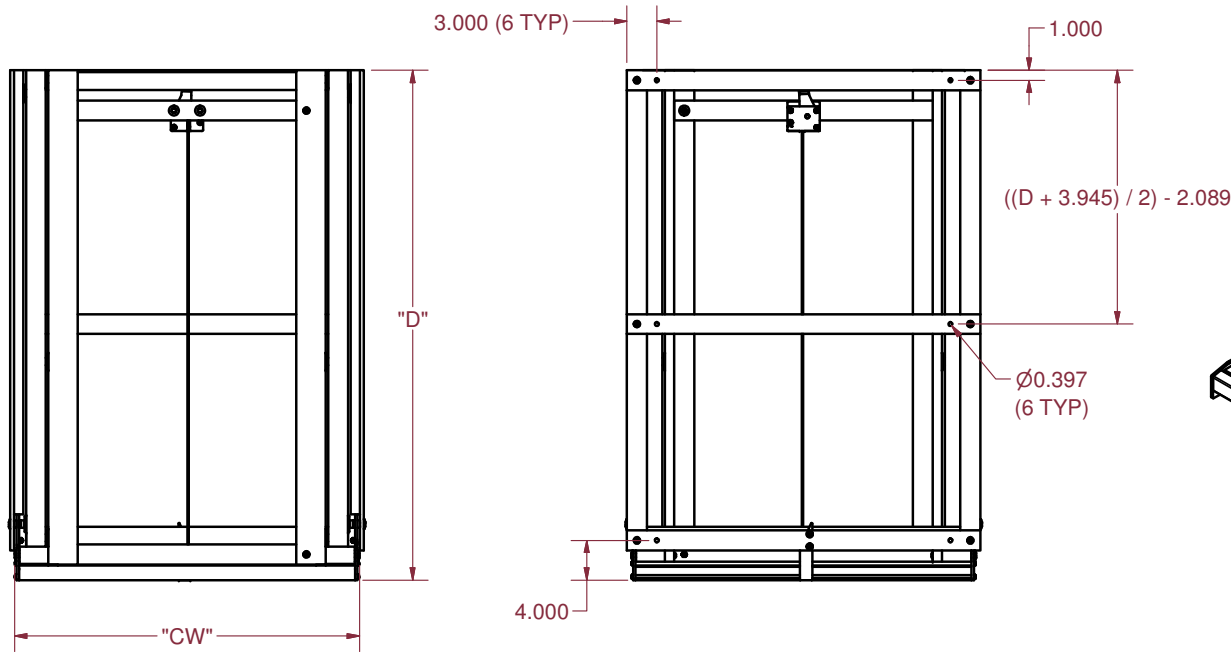

Extreme Cargo Tray - Model # S1UI

100% Straight - Upper Slides - Internal Mount

"D" = OVERALL DEPTH (CUSTOMER SPECIFIED)
 "W" = OVERALL WIDTH (CUSTOMER SPECIFIED)
 "CW" = SLIDE CLEARANCE WIDTH = "W" - 0.848

 <p>R·O·M CORPORATION Excellence made to order.</p>		6800 E. 163rd Street Belton, MO 64012-5463 (816) 318-8000 (800) 827-3692 Fax (816) 318-8100 www.romcorp.com				CARGO TRAY				
						MODEL S1UI				
Copyright © 2009 R-O-M Corporation. All Rights Reserved. This drawing and the information contained herein are the confidential and proprietary intellectual property of R-O-M Corporation and should not be disclosed to any third party without the prior written consent of R-O-M Corporation. Dimensions are in inches unless otherwise noted.	Size B	Scale NTS	Date 6/8/2009	Drawn BAM	Checked	Rev.	Item No. R02794 order form	Sheet 2	Drawing No. R02794 order form	