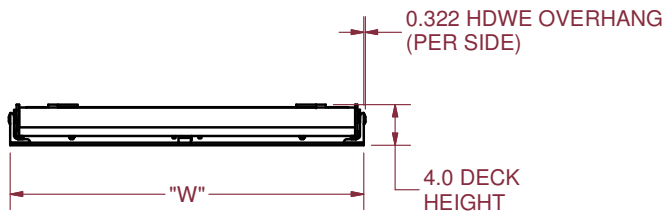

Extreme Cargo Tray - Model # S1UI

100% Straight - Upper Slides - Internal Mount

"D" = OVERALL DEPTH (CUSTOMER SPECIFIED)
 "W" = OVERALL WIDTH (CUSTOMER SPECIFIED)
 "CW" = SLIDE CLEARANCE WIDTH = "W" - 0.848

 <p>R·O·M CORPORATION Excellence made to order.</p>		6800 E. 163rd Street Belton, MO 64012-5463 (816) 318-8000 (800) 827-3692 Fax (816) 318-8100 www.romcorp.com				CARGO TRAY				
						MODEL S1UI				
Copyright © 2009 R-O-M Corporation. All Rights Reserved. This drawing and the information contained herein are the confidential and proprietary intellectual property of R-O-M Corporation and should not be disclosed to any third party without the prior written consent of R-O-M Corporation. Dimensions are in inches unless otherwise noted.	Size B	Scale NTS	Date 6/8/2009	Drawn BAM	Checked	Rev.	Item No. R02794 order form	Sheet 2	Drawing No. R02794 order form	