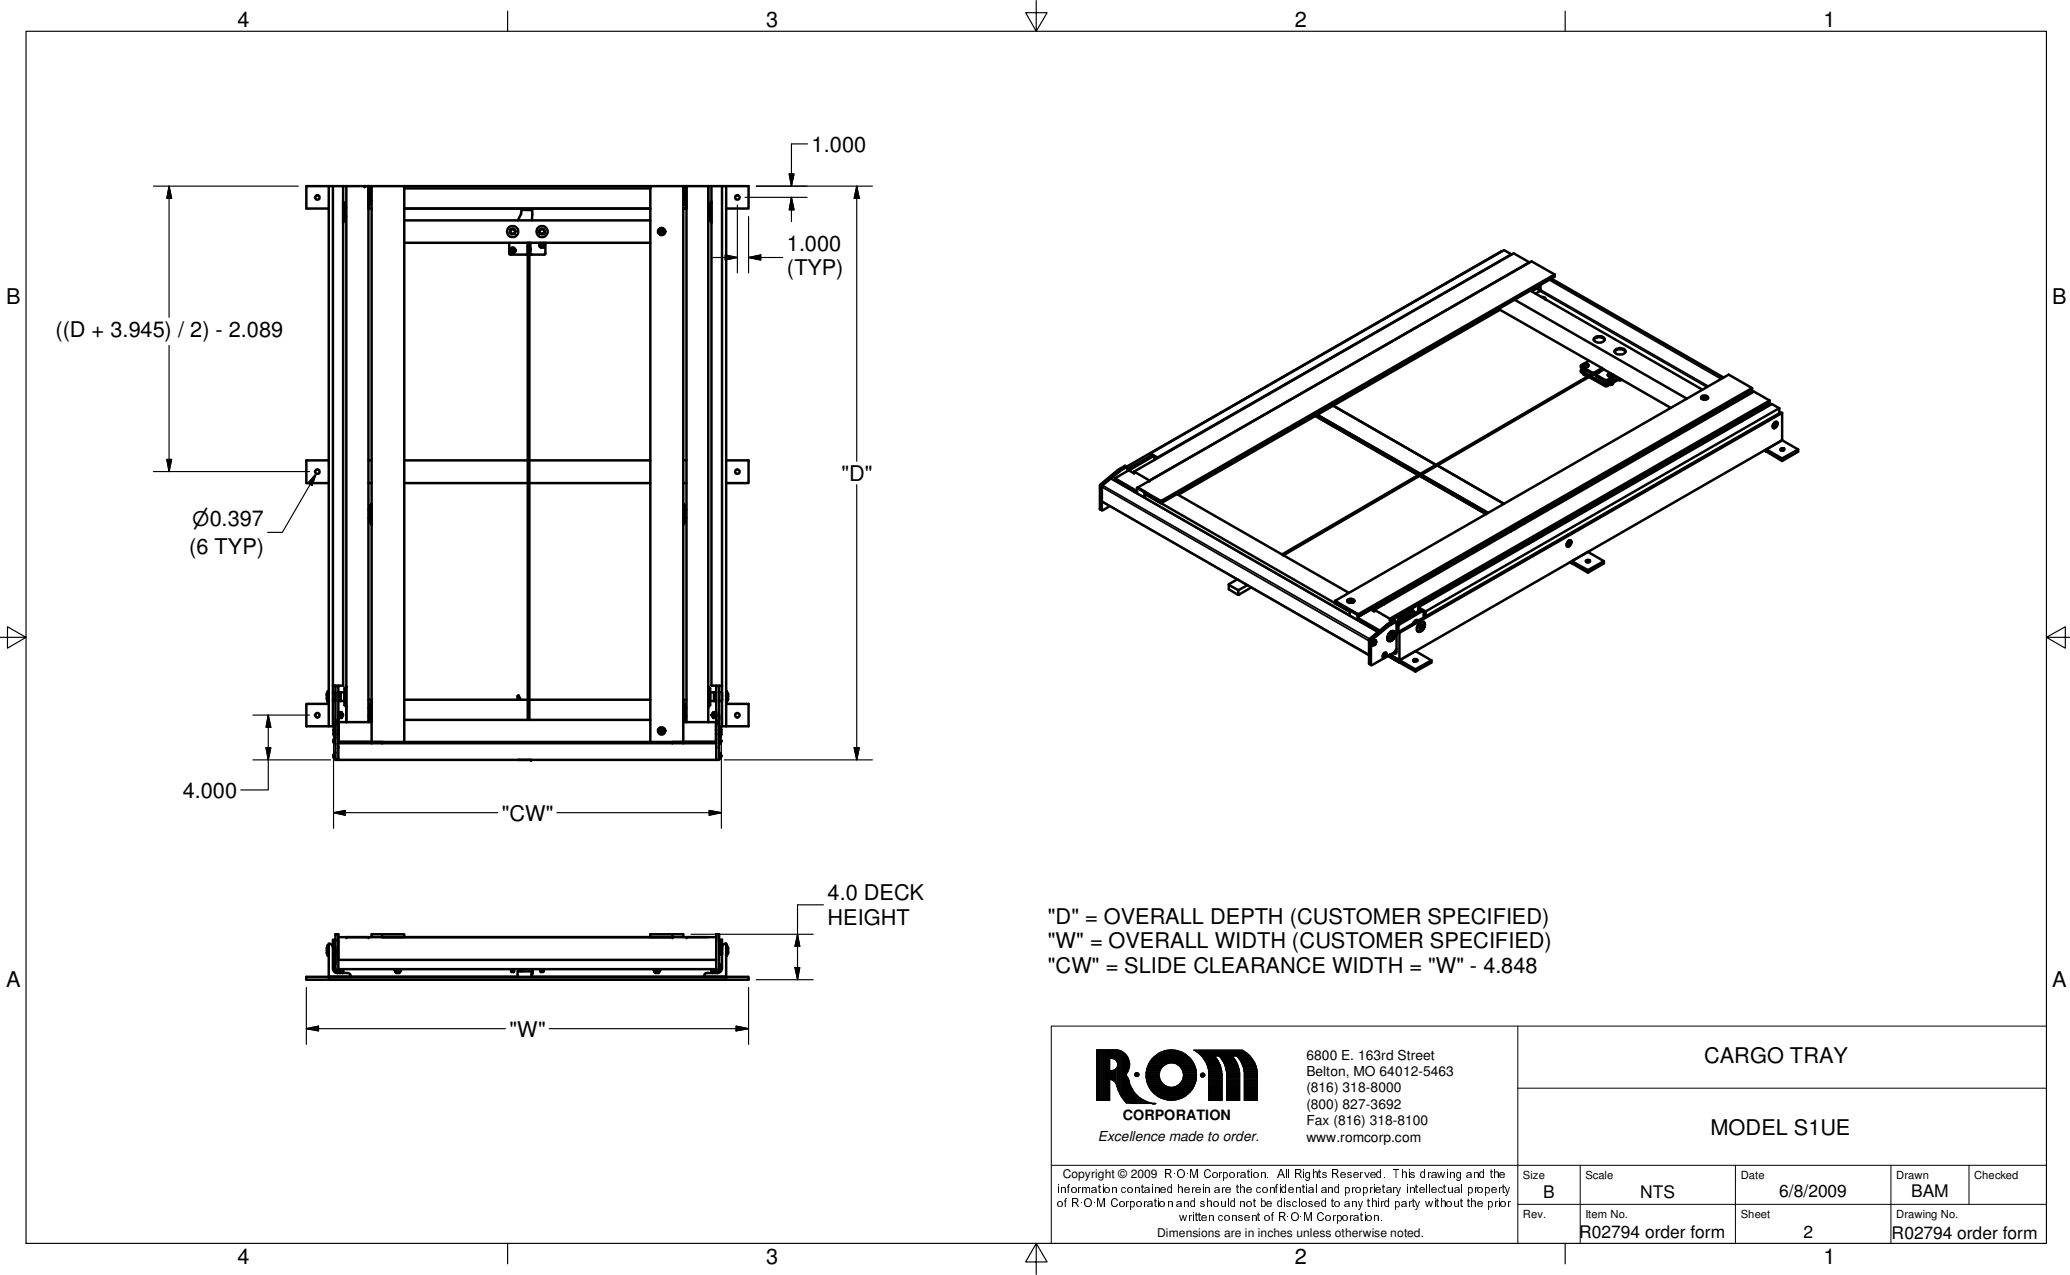

Extreme Cargo Tray - Model #S1UE

100% Straight - Upper Slides - External Mount

"D" = OVERALL DEPTH (CUSTOMER SPECIFIED)
 "W" = OVERALL WIDTH (CUSTOMER SPECIFIED)
 "CW" = SLIDE CLEARANCE WIDTH = "W" - 4.848

 R·O·M CORPORATION <i>Excellence made to order.</i>	6800 E. 163rd Street Belton, MO 64012-5463 (816) 318-8000 (800) 827-3692 Fax (816) 318-8100 www.romcorp.com					CARGO TRAY				
	MODEL S1UE									
Copyright © 2009 R-O-M Corporation. All Rights Reserved. This drawing and the information contained herein are the confidential and proprietary intellectual property of R-O-M Corporation and should not be disclosed to any third party without the prior written consent of R-O-M Corporation. Dimensions are in inches unless otherwise noted.		Size	Scale	Date	Drawn	Checked				
		B	NTS	6/8/2009	BAM					
Rev.	Item No.	Sheet	Drawing No.							
	R02794 order form	2	R02794 order form							