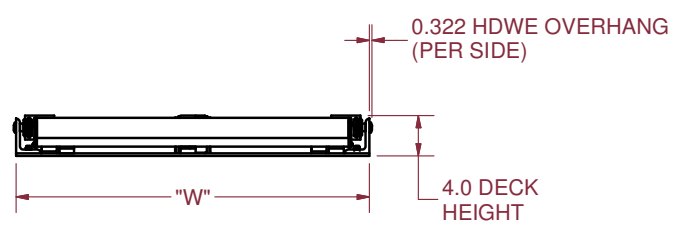

Extreme Cargo Tray - Model # D7UI

70% Dual Directional - Upper Slides - Internal Mount

"D" = OVERALL DEPTH (CUSTOMER SPECIFIED)
 "W" = OVERALL WIDTH (CUSTOMER SPECIFIED)
 "CW" = SLIDE CLEARANCE WIDTH = "W" - 1.804

 6800 E. 163rd Street Belton, MO 64012-5463 (816) 318-8000 (800) 827-3692 Fax (816) 318-8100 www.romcorp.com Excellence made to order.	CARGO TRAY				
	MODEL D7UI				
Copyright © 2009 R-O-M Corporation. All Rights Reserved. This drawing and the information contained herein are the confidential and proprietary intellectual property of R-O-M Corporation and should not be disclosed to any third party without the prior written consent of R-O-M Corporation. Dimensions are in inches unless otherwise noted.	Size B	Scale NTS	Date 6/5/2009	Drawn BAM	Checked
	Rev.	Item No. R02793 order form	Sheet 2	Drawing No. R02793 order form	