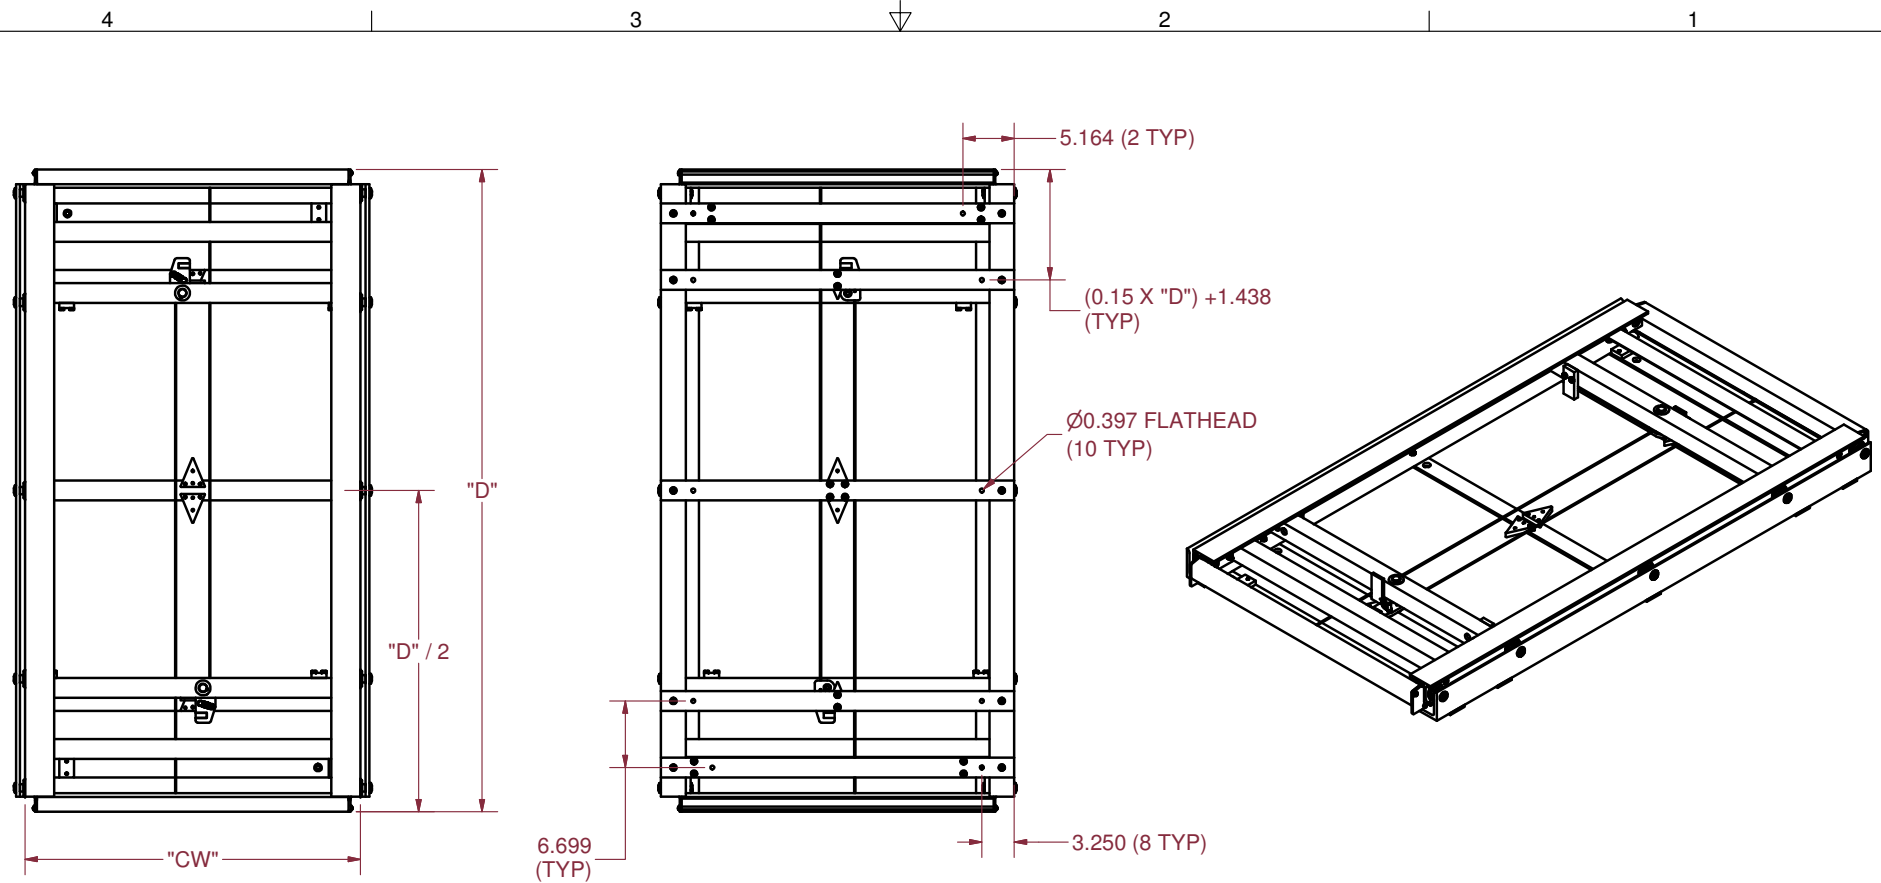

Extreme Cargo Tray - Model # D7UI

70% Dual Directional - Upper Slides - Internal Mount

"D" = OVERALL DEPTH (CUSTOMER SPECIFIED)
 "W" = OVERALL WIDTH (CUSTOMER SPECIFIED)
 "CW" = SLIDE CLEARANCE WIDTH = "W" - 1.804

 6800 E. 163rd Street Belton, MO 64012-5463 (816) 318-8000 (800) 827-3692 Fax (816) 318-8100 www.romcorp.com Excellence made to order.	CARGO TRAY				
	MODEL D7UI				
Copyright © 2009 R-O-M Corporation. All Rights Reserved. This drawing and the information contained herein are the confidential and proprietary intellectual property of R-O-M Corporation and should not be disclosed to any third party without the prior written consent of R-O-M Corporation. Dimensions are in inches unless otherwise noted.	Size B	Scale NTS	Date 6/5/2009	Drawn BAM	Checked
	Rev.	Item No. R02793 order form	Sheet 2	Drawing No. R02793 order form	